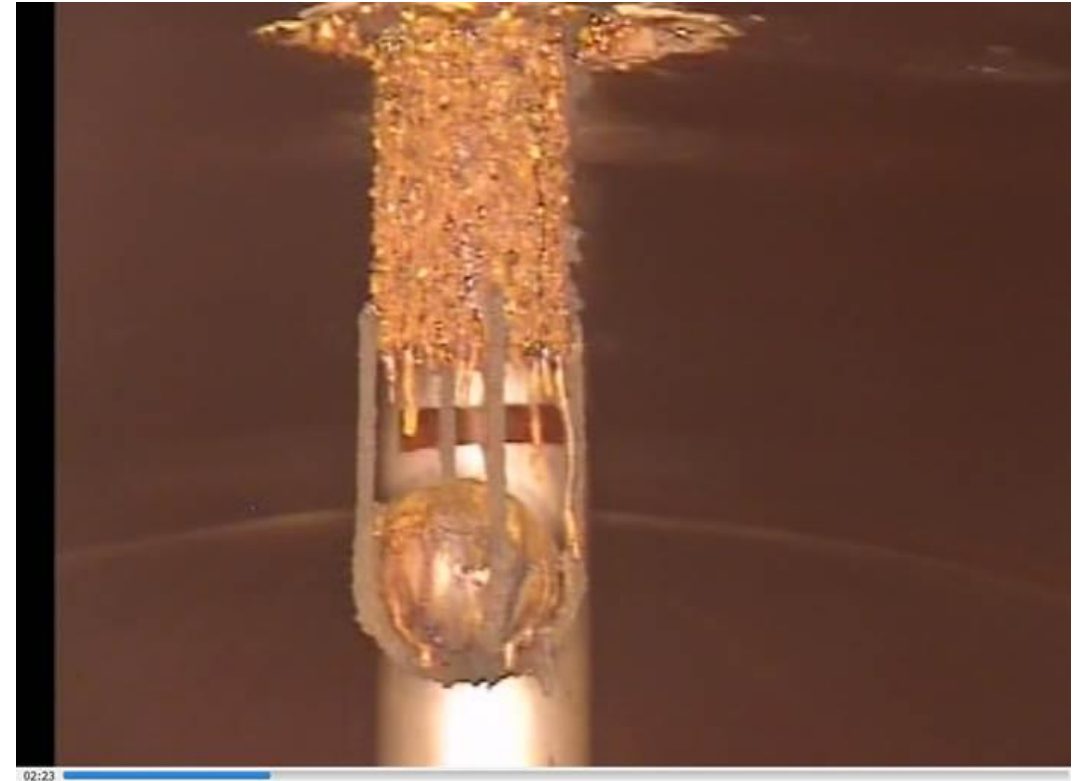

Metal Flange Opening Inside FRP UST

Submersible Turbine Pump Inside FRP UST

Submersible Turbine Pump Failure

Internal Tank Overfill Prevention Equ

Overflow Limiter Valve

Ball Float Valve

Other Equipment Photos (Filter)